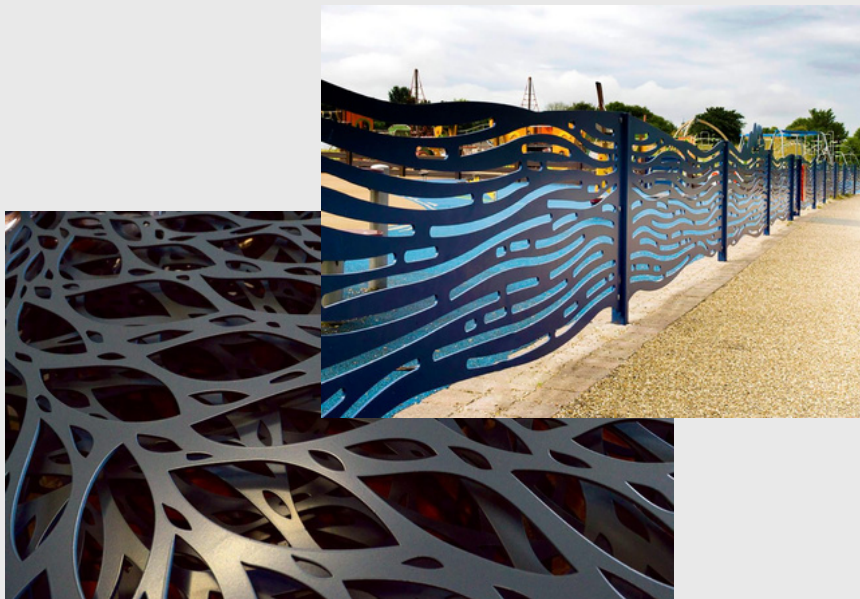

## Description

CLD's DecoFence takes whatever intricate shapes and designs you desire, to create a uniquely stylish decorative metal fence panel. This can completely transform your fence line, ensuring your premises stand out from the crowd. We make steel or corten laser cut plates in the shape of motifs, company logos, a child's drawing or a famous piece of art; almost any ornamental metal fencing can be created. We can even decorate your entire perimeter with a specific theme or works of art – so the sky is the limit.

## Features

Corten finish

Laser cut

No design limit

[cld-systems.com](http://cld-systems.com)

## Product Technical Information

Standard	According to type of fence desired
Panel type	Intricate designs incorporated - smooth edges with no finger traps.
Panel Width	Maximum 4000mm
Available heights	Maximum 2000mm
Nominal Height	Maximum 2.0m
Panel Installation	Relevant post section designed
Finish	Polyester powder-coated to 60-80 microns or 160-200 microns with marine grade and metallics. Any RAL colour available
Posts	Relevant post section designed.
Post Dimensions	Maximum panel size 4000mm x 2000mm.
Post Centres	Relevant post section designed.
Fixings	Dependant on client choice of fence type.
Foundations	Relevant foundation applied.
Warranty	Dependant on client choice of fence type
Notes	All dimensions are nominal, for further information please contact CLD Fencing Systems. Information is correct at time of production. As part of our policy of continuous improvement, we reserve the right to alter product specification without notice.